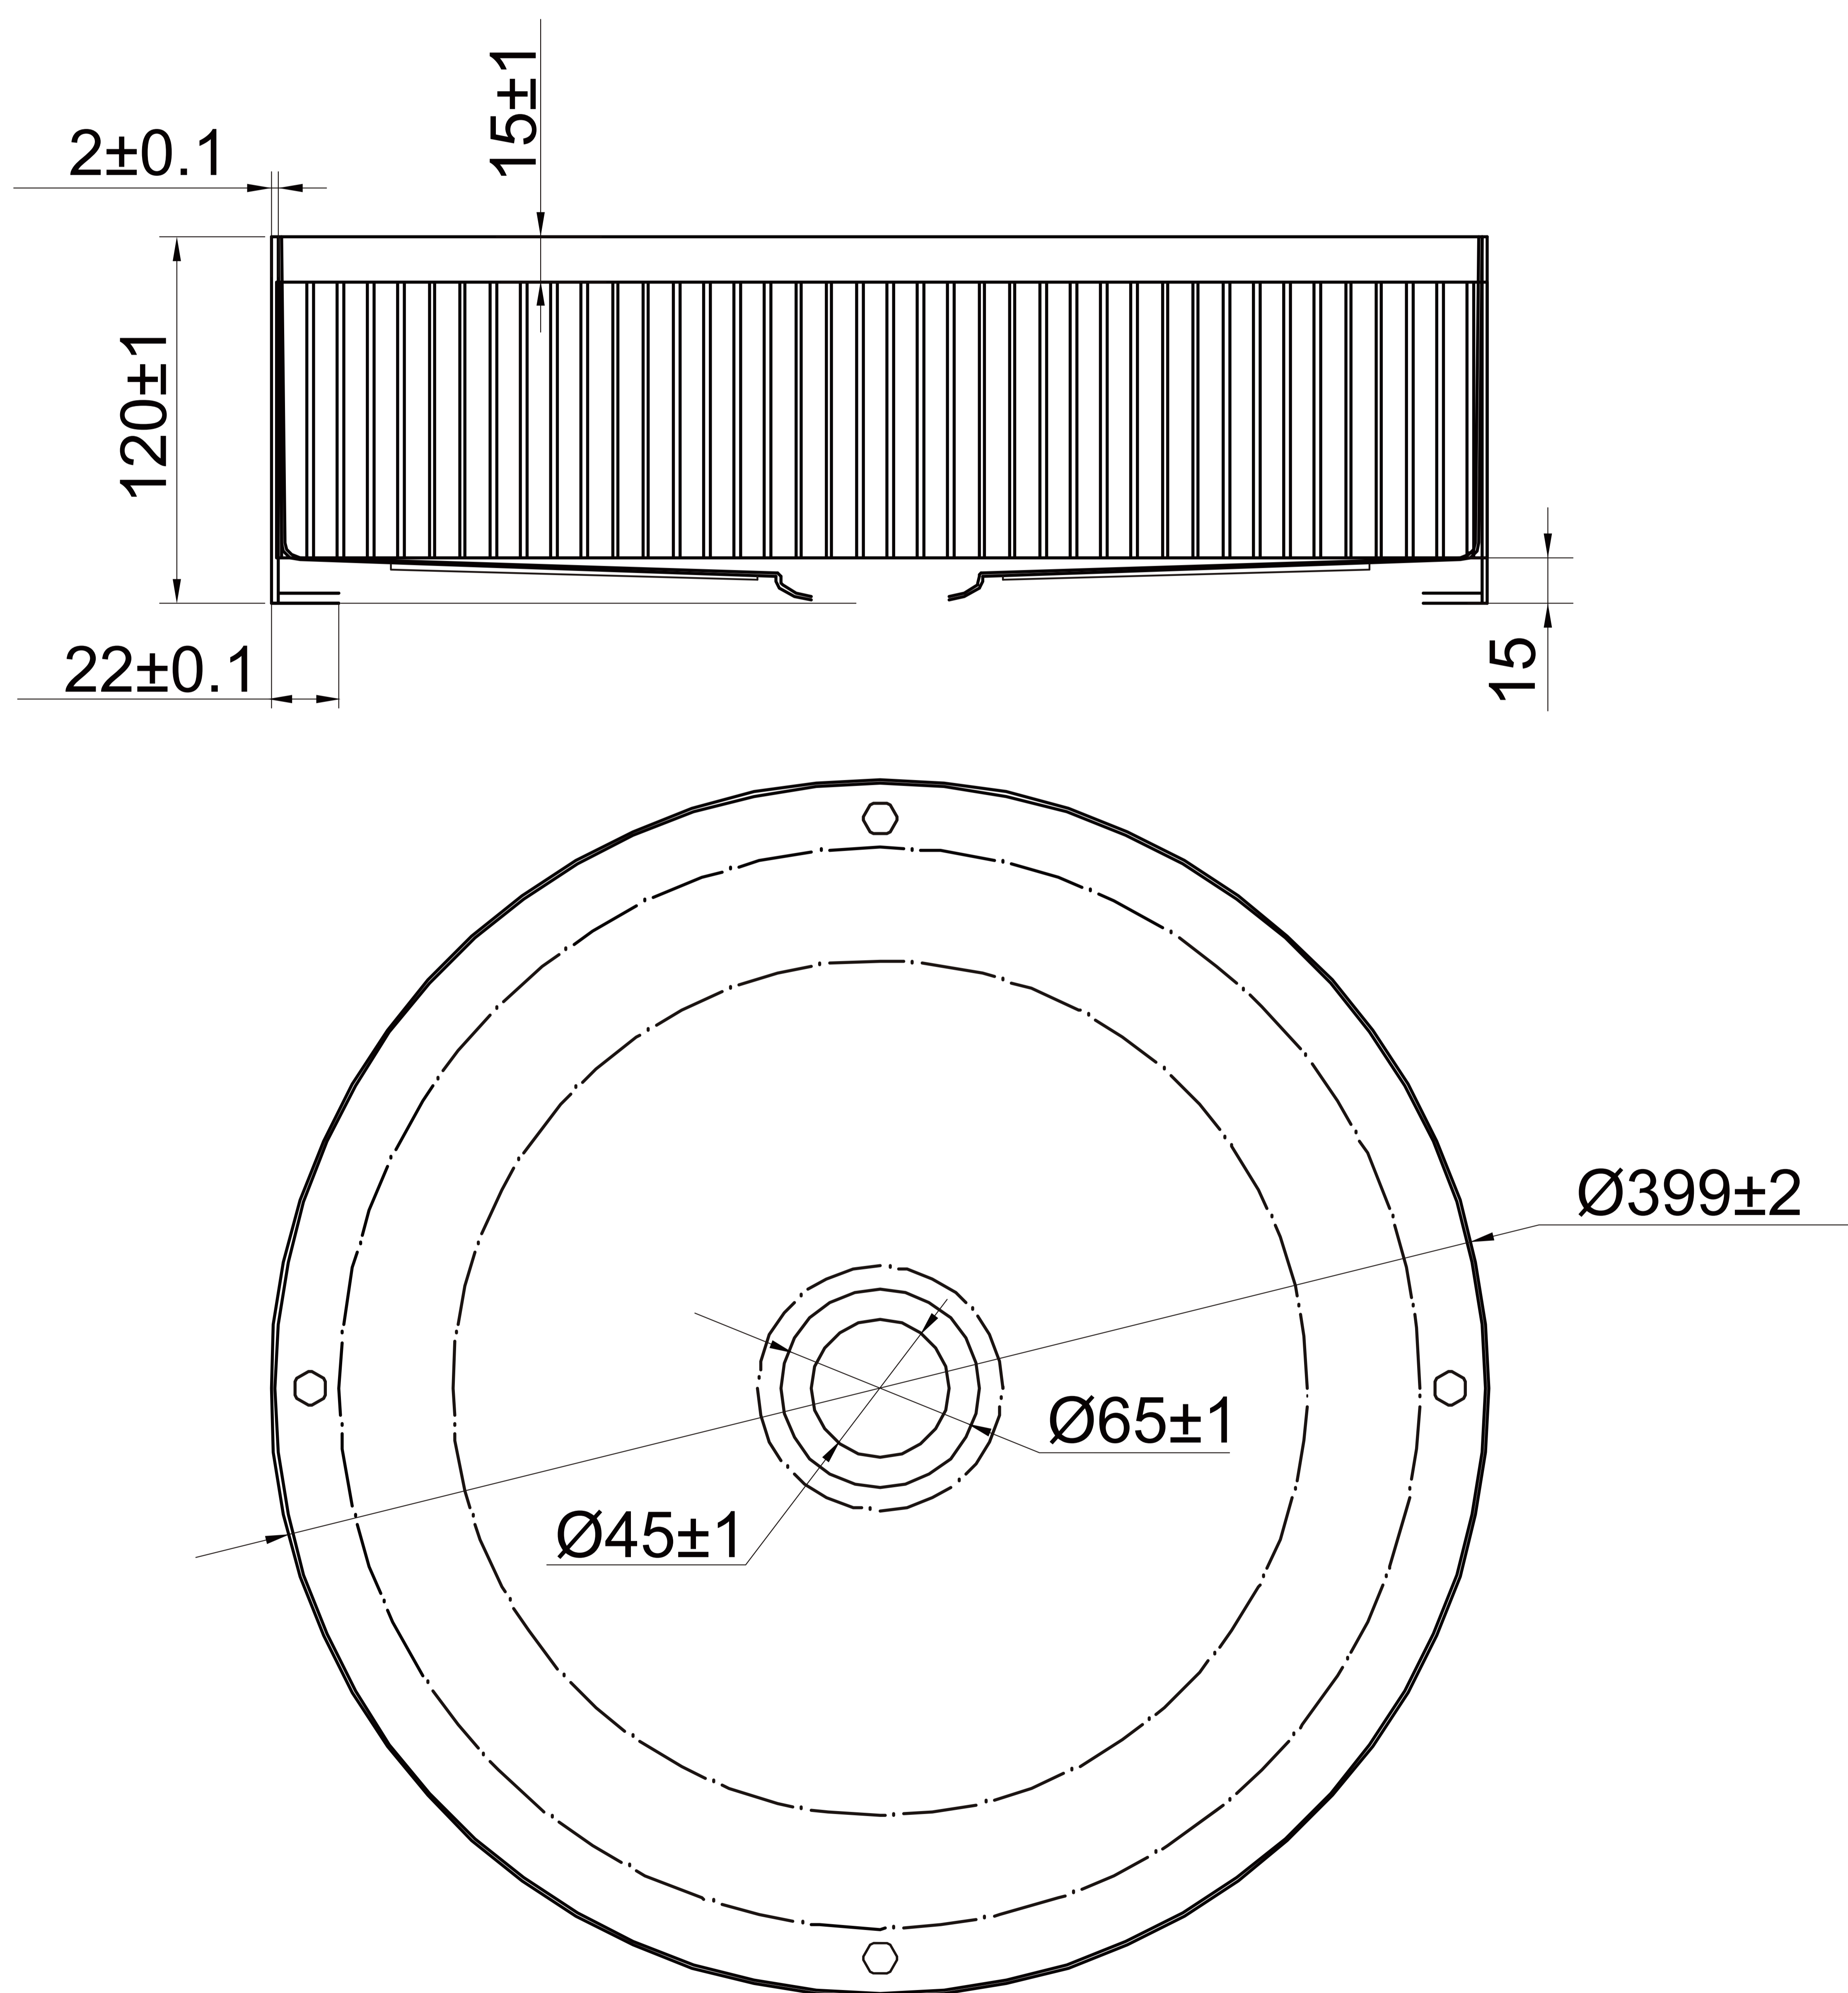

Table Mounted Wash Basin

Product Code : 7006

Technical Drawing

All dimension are in **mm**